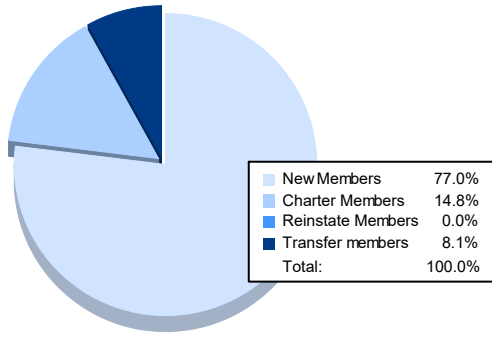

Year	New Clubs	Dropped Clubs	Gain/ Loss Clubs	New Members	Charter Members	Reinstate Members	Transfer Members	Total Member Added	Total Members Dropped	Gain/ Loss Members
2017-2018	0	0	0	115	0	5	8	128	143	-15
2018-2019	0	0	0	125	0	3	5	133	124	9
2019-2020	0	0	0	80	0	1	12	93	108	-15
2020-2021	0	0	0	78	0	5	4	87	130	-43
2021-2022	1	0	1	104	20	0	11	135	124	11
<b>Average</b>	<b>0</b>	<b>0</b>	<b>0</b>	<b>100</b>	<b>4</b>	<b>3</b>	<b>8</b>	<b>115</b>	<b>126</b>	<b>-11</b>

### Membership Composition June 2022 Cumulative