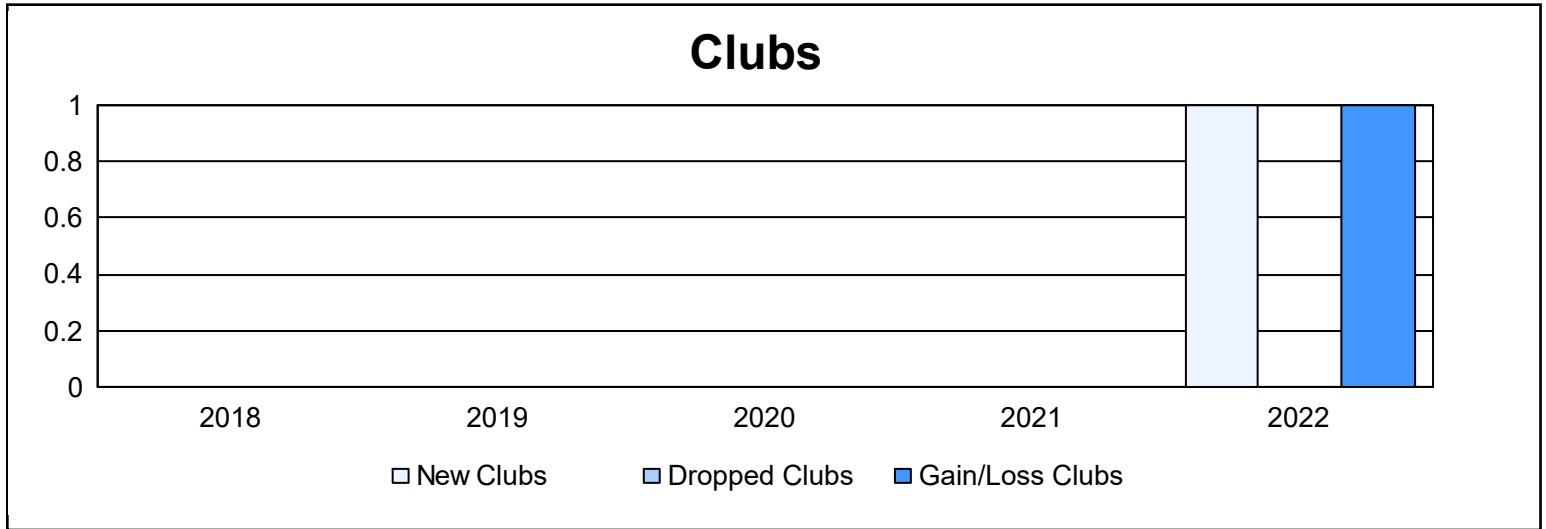

Year	New Clubs	Dropped Clubs	Gain/ Loss Clubs	New Members	Charter Members	Reinstate Members	Transfer Members	Total Member Added	Total Members Dropped	Gain/ Loss Members
2017-2018	0	0	0	115	0	5	8	128	143	-15
2018-2019	0	0	0	125	0	3	5	133	124	9
2019-2020	0	0	0	80	0	1	12	93	108	-15
2020-2021	0	0	0	78	0	5	4	87	130	-43
2021-2022	1	0	1	104	20	0	11	135	124	11
<b>Average</b>	<b>0</b>	<b>0</b>	<b>0</b>	<b>100</b>	<b>4</b>	<b>3</b>	<b>8</b>	<b>115</b>	<b>126</b>	<b>-11</b>

### Membership Composition June 2022 Cumulative