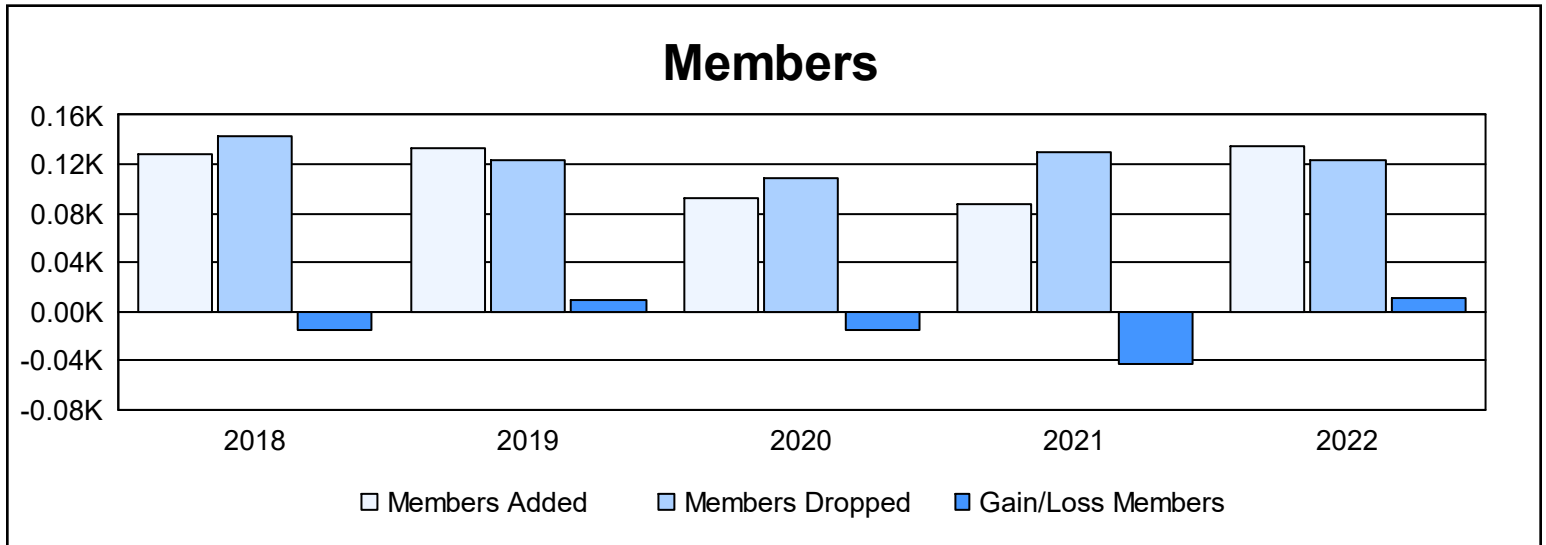

Year	New Clubs	Dropped Clubs	Gain/ Loss Clubs	New Members	Charter Members	Reinstate Members	Transfer Members	Total Member Added	Total Members Dropped	Gain/ Loss Members
2017-2018	0	0	0	115	0	5	8	128	143	-15
2018-2019	0	0	0	125	0	3	5	133	124	9
2019-2020	0	0	0	80	0	1	12	93	108	-15
2020-2021	0	0	0	78	0	5	4	87	130	-43
2021-2022	1	0	1	104	20	0	11	135	124	11
<b>Average</b>	<b>0</b>	<b>0</b>	<b>0</b>	<b>100</b>	<b>4</b>	<b>3</b>	<b>8</b>	<b>115</b>	<b>126</b>	<b>-11</b>

### Membership Composition June 2022 Cumulative